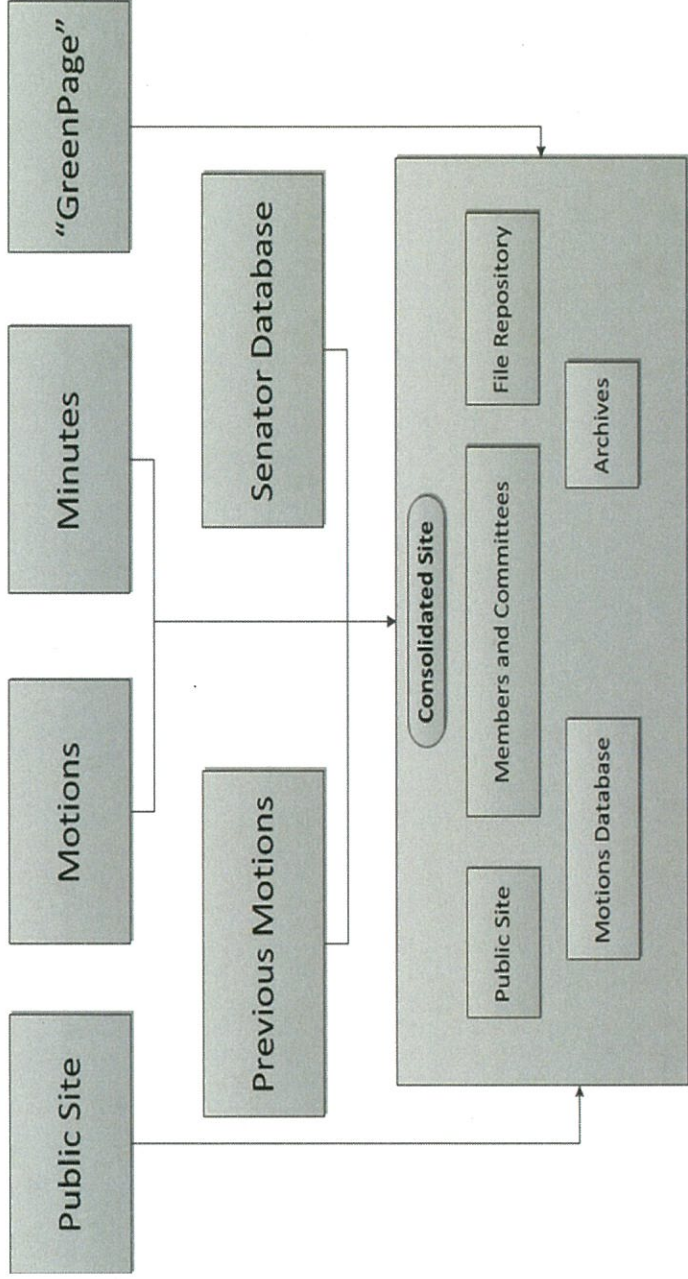

Georgia College
and State
University
Senate

Current Senate Sites

Public Site

Minutes

Motions

Senator DB

Previous Motions

Green Page

Senate.gcsu.edu

Consistent User Experience

Easy to Manage

Customizable

More Efficient and Secure

Updated Hardware and Software

Enhanced Disaster Recovery

Public Site