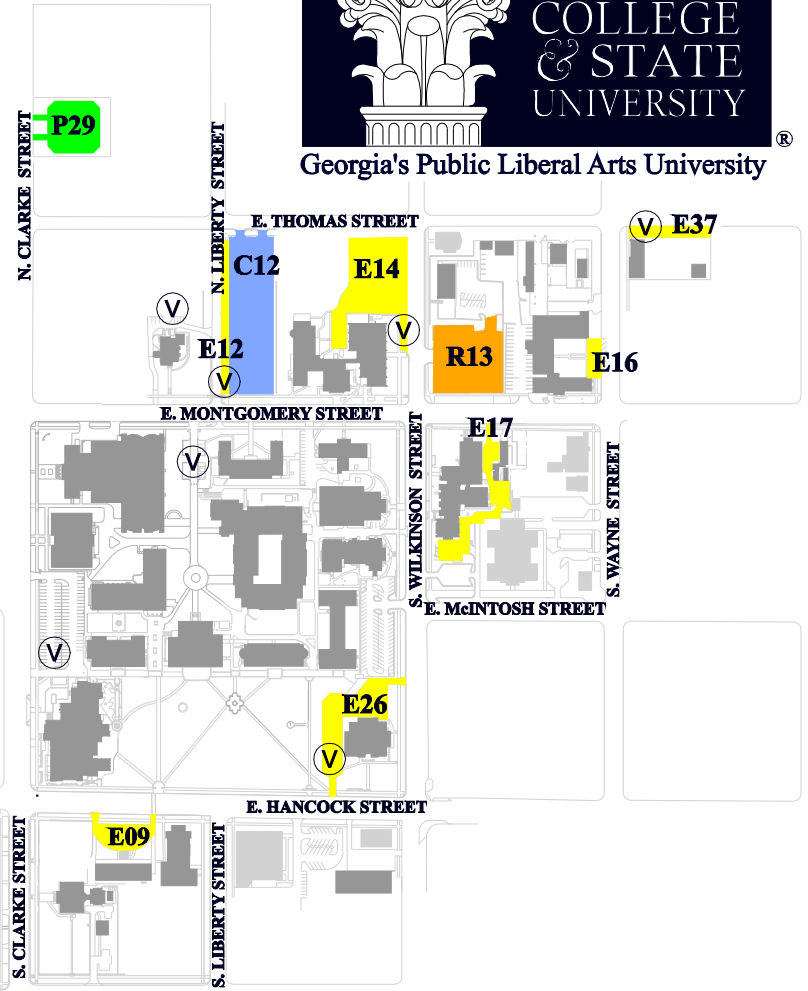

WEST CAMPUS/BOBCCAT VILLAGE

- E - Employee Parking
- R - Resident Student Parking (Non-Freshmen)
- C - Commuter Student Parking
- P - Perimeter (And Freshmen) Parking
- Ⓟ Visitor Spaces Available

PROPOSED PARKING MAP