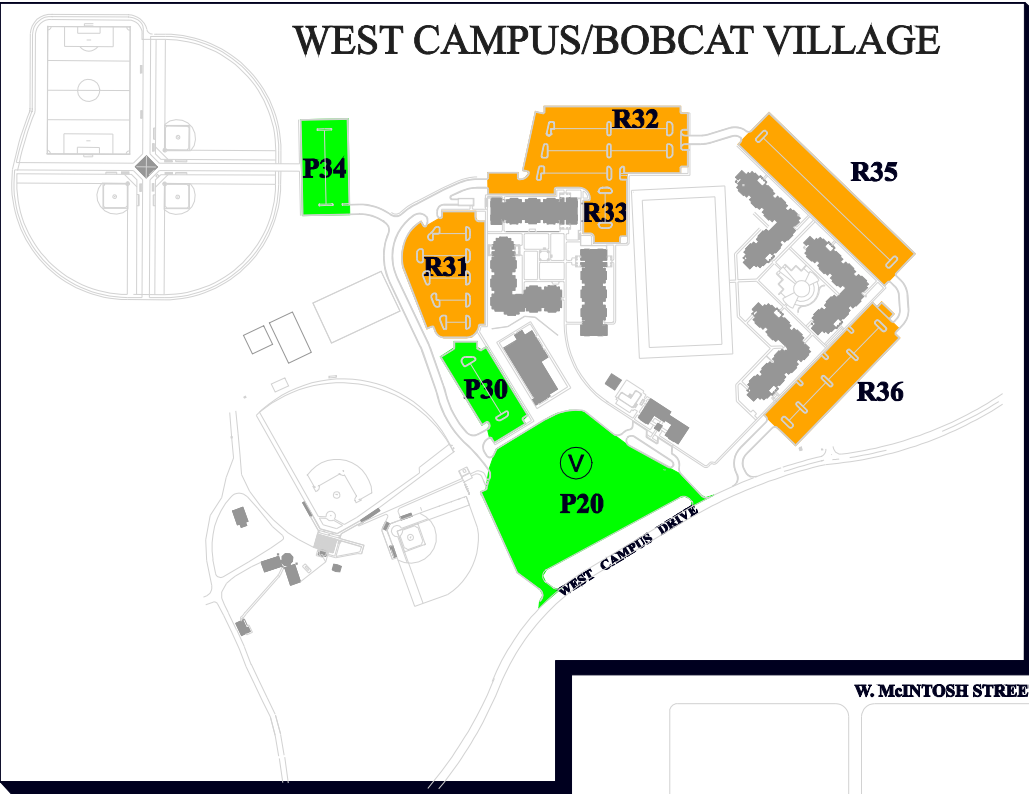

WEST CAMPUS/BOBCCAT VILLAGE

- E - Employee Parking
- R - Resident Student Parking (Non-Freshmen)
- C - Commuter Student Parking
- P - Perimeter (And Freshmen) Parking
- Ⓟ Visitor Spaces Available

PROPOSED PARKING MAP