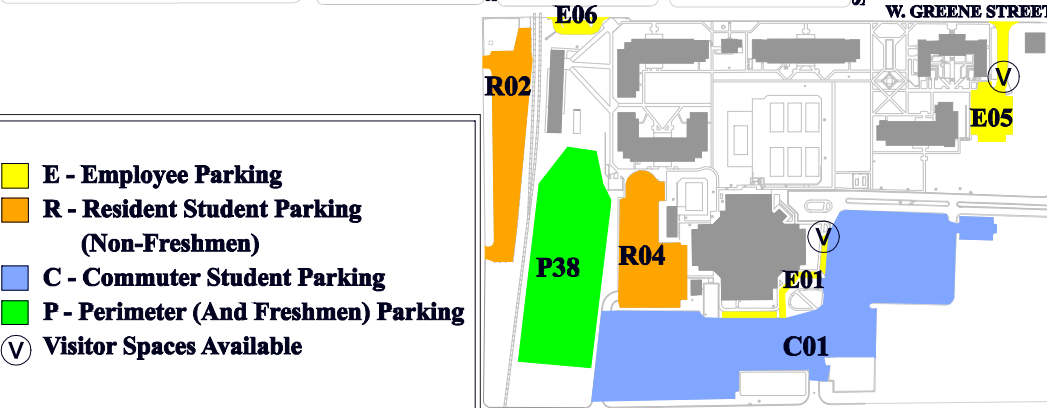

WEST CAMPUS/BOBCCAT VILLAGE

- E - Employee Parking
- R - Resident Student Parking (Non-Freshmen)
- C - Commuter Student Parking
- P - Perimeter (And Freshmen) Parking
- Ⓟ Visitor Spaces Available

PROPOSED PARKING MAP